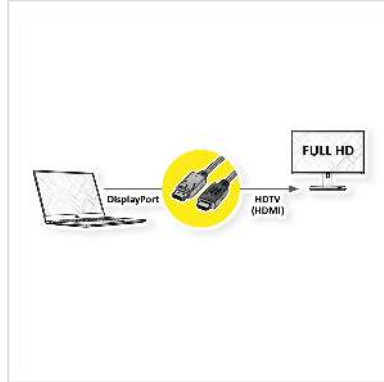

VALUE DisplayPort Cable, DP - HDTV, M/M, black, 1 m

Product No.	11.99.5780
Manufacturer	VALUE
Manufacturer No.	11.99.5780
EAN (single piece)	7611990134144

2K

DisplayPort to HDTV cable for transferring content from your graphics card (DisplayPort) to your TV (HDTV) - with a quality of up to 1920x1080 @60Hz, incl. audio transmission!

- HDTV is the standard for digital video transmission in the TV/multimedia sector for e. g.: Connection of a TV set with HDMI interface to a playback device with DisplayPort connection.
- Cable with one DisplayPort and one HDTV plug. DisplayPort is signal compatible with HDMI.
- Note: A DisplayPort HDTV cable can only be used in one direction: the DisplayPort connector can only be used on the data source side (e.g. graphics card).

Technical specifications

Manufacturer	VALUE
Product group	Cable
Product type	DP HDTV cable
Colour	black
Length	1 m
Transfer quality	DisplayPort v1.1
Max. resolution	1920 x 1080 / 1920 x 1200 @60Hz (2K, Full HD)

side 1 connector	DisplayPort M
side 2 connector	HDTV M
Side 1 Connector Type	DisplayPort
Side 1 Connector Gender	Male
Side 2 Connector Type	HDTV
Side 2 Connector Gender	Male
Area of application	External
Cable shielding	Screened
Weight	70.6 g
Height of packaging (single piece)	10 mm
Width of packaging (single piece)	130 mm
Depth of packaging (single piece)	120 mm
Package weight (single piece)	0.1 kg