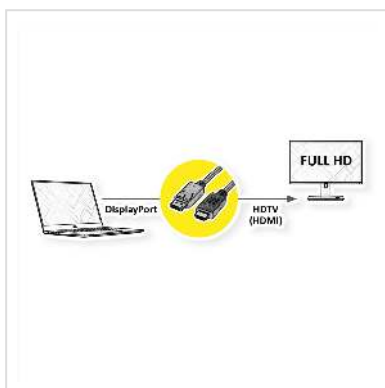

VALUE DisplayPort Cable, DP - HDTV, M/M, black, 1.5 m

Product No.	11.99.5779
Manufacturer	VALUE
Manufacturer No.	11.99.5779
EAN (single piece)	7611990191390

DisplayPort to HDTV cable for transferring content from your graphics card (DisplayPort) to your TV (HDTV) - with a quality of up to 1920x1080 @60Hz, incl. audio transmission!

- HDTV is the standard for digital video transmission in the TV/multimedia sector for e. g.: Connection of a TV set with HDMI interface to a playback device with DisplayPort connection.
- Cable with one DisplayPort and one HDTV plug.
- Note: A DisplayPort HDTV cable can only be used in one direction: the DisplayPort connector can only be used on the data source side (e.g. graphics card).

Technical specifications

Manufacturer	VALUE
Product group	Cable
Product type	DP HDTV cable
Colour	black
Length	1.5 m
Transfer quality	DisplayPort v1.1

Max. resolution	1920 x 1080 / 1920 x 1200 @60Hz (2K, Full HD)
-----------------	---