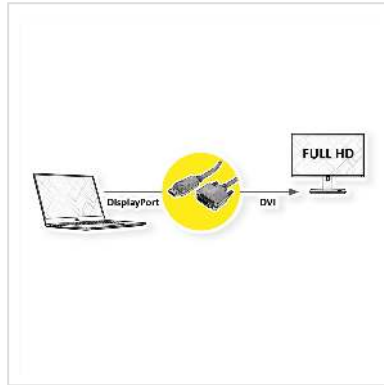

# VALUE DisplayPort Cable, DP-DVI (24+1), LSOH, M/M, black, 3 m

<b>Product No.</b>	11.99.5616
<b>Manufacturer</b>	VALUE
<b>Manufacturer No.</b>	11.99.5616
<b>EAN (single piece)</b>	7611990129744

**2K**

**Connect your graphics card to a monitor with DVI connection via DisplayPort - with a maximum resolution of up to 1920x1080 @60Hz!**

- DVI is the standard for digital video transmission in the computer sector.
- Display Port is the new standard for digital audio/video transmission in the TV and multimedia sector, e. g. for connecting a monitor with DVI interface to a graphic card with DisplayPort connection. The DisplayPort is signal compatible to DVI.
- Cable with one DisplayPort connector and one DVI connector
- Compliant DP v1.1 (max. 2560 x 1600 @60Hz)

## Technical specifications

Manufacturer	VALUE
Product group	Cable
Product type	DP-DVI cable
Colour	black

Length	3 m
Transfer quality	DisplayPort v1.1
Max. resolution	1920 x 1080 / 1920 x 1200 @60Hz (2K, Full HD)
Side 1 Connector Type	DisplayPort
Side 1 Connector Gender	Male
Side 2 Connector Type	DVI-D 24+1, Dual-Link
Side 2 Connector Gender	Male
Area of application	External
Cable shielding	Screened
Hand locking screws	yes
Material (external cable mantle)	LSOH
Cable LSOH	yes
Weight	137.1 g
Height of packaging (single piece)	35 mm
Width of packaging (single piece)	150 mm
Depth of packaging (single piece)	170 mm
Package weight (single piece)	0.2 kg