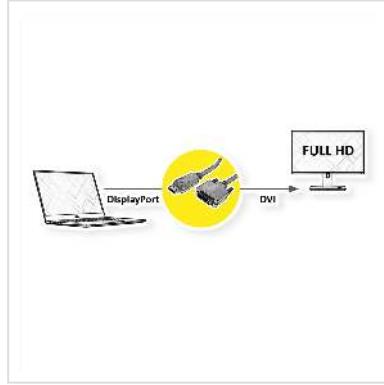

# VALUE DisplayPort Cable, DP-DVI-D, M/M, black, 1 m

<b>Product No.</b>	11.99.5613
<b>Manufacturer</b>	VALUE
<b>Manufacturer No.</b>	11.99.5613
<b>EAN (single piece)</b>	7611990126323

**2K**

**Connect your graphics card to a monitor with DVI connection via DisplayPort - with a maximum resolution of up to 1920x1080 @60Hz!**

- DVI is the standard for digital video transmission in the computer sector.
- Display Port is the new standard for digital audio/video transmission in the TV and multimedia sector, e. g. for connecting a monitor with DVI interface to a graphic card with DisplayPort connection. The DisplayPort is signal compatible to DVI.
- Cable with one DisplayPort connector and one DVI connector

## Technical specifications

Manufacturer	VALUE
Product group	Cable
Product type	DP-DVI cable
Colour	black
Length	1 m
Transfer quality	DisplayPort v1.1
Max. resolution	1920 x 1080 / 1920 x 1200 @60Hz (2K, Full HD)
Side 1 Connector Type	DisplayPort

Side 1 Connector Gender	Male
Side 2 Connector Type	DVI-D 24+1, Dual-Link
Side 2 Connector Gender	Male
Area of application	External
Cable shielding	Screened
Hand locking screws	yes
Cable LSOH	no
Technical particularity	LSOH
Weight	90.9 g
Height of packaging (single piece)	40 mm
Width of packaging (single piece)	160 mm
Depth of packaging (single piece)	230 mm
Package weight (single piece)	0.094 kg