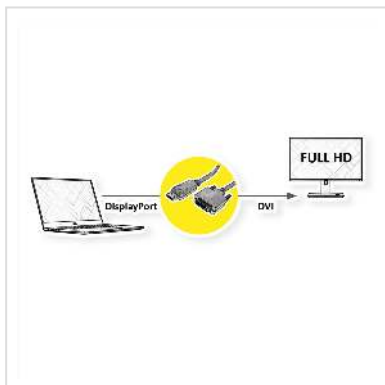

# VALUE DisplayPort Cable, DP-DVI-D, M/M, black, 5 m

<b>Product No.</b>	11.99.5612
<b>Manufacturer</b>	VALUE
<b>Manufacturer No.</b>	11.99.5612
<b>EAN (single piece)</b>	7611990126897

**2K**

**Connect your graphics card to a monitor with DVI connection via DisplayPort - with a maximum resolution of up to 1920x1080 @60Hz!**

- DVI is the standard for digital video transmission in the computer sector.
- Display Port is the new standard for digital audio/video transmission in the TV and multimedia sector, e. g. for connecting a monitor with DVI interface to a graphic card with DisplayPort connection. The DisplayPort is signal compatible to DVI.
- Cable with one DisplayPort connector and one DVI connector

## Technical specifications

Manufacturer	VALUE
Product group	Cable
Product type	DP-DVI cable
Colour	black
Length	5 m
Transfer quality	DisplayPort v1.1
Max. resolution	1920 x 1080 / 1920 x 1200 @60Hz (2K, Full HD)
Side 1 Connector Type	DisplayPort

Side 1 Connector Gender	Male
Side 2 Connector Type	DVI-D 24+1, Dual-Link
Side 2 Connector Gender	Male
Area of application	External
Cable shielding	Screened
Hand locking screws	yes
Cable LSOH	no
Weight	295.5 g
Height of packaging (single piece)	50 mm
Width of packaging (single piece)	170 mm
Depth of packaging (single piece)	180 mm
Package weight (single piece)	0.4 kg