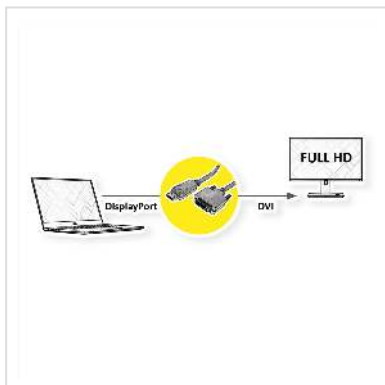

# VALUE DisplayPort Cable, DP-DVI-D, M/M, black, 3 m

<b>Product No.</b>	11.99.5611
<b>Manufacturer</b>	VALUE
<b>Manufacturer No.</b>	11.99.5611
<b>EAN (single piece)</b>	7611990126699

**2K**

**Connect your graphics card to a monitor with DVI connection via DisplayPort - with a maximum resolution of up to 1920x1080 @60Hz!**

- DVI is the standard for digital video transmission in the computer sector.
- Display Port is the new standard for digital audio/video transmission in the TV and multimedia sector, e. g. for connecting a monitor with DVI interface to a graphic card with DisplayPort connection. The DisplayPort is signal compatible to DVI.
- Cable with one DisplayPort connector and one DVI connector

## Technical specifications

Manufacturer	VALUE
Product group	Cable
Product type	DP-DVI cable
Colour	black
Length	3 m
Transfer quality	DisplayPort v1.1
Max. resolution	1920 x 1080 / 1920 x 1200 @60Hz (2K, Full HD)
Side 1 Connector Type	DisplayPort

Side 1 Connector Gender	Male
Side 2 Connector Type	DVI-D 24+1, Dual-Link
Side 2 Connector Gender	Male
Area of application	External
Cable shielding	Screened
Hand locking screws	yes
Cable LSOH	no
Weight	210.2 g
Height of packaging (single piece)	25 mm
Width of packaging (single piece)	160 mm
Depth of packaging (single piece)	160 mm
Package weight (single piece)	0.2 kg