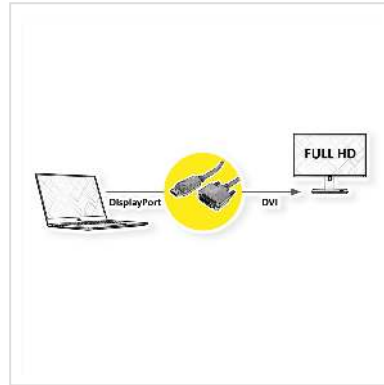

VALUE DisplayPort Cable, DP-DVI (24+1), LSOH, M/M, black, 1.5 m

Product No.	11.99.5608
Manufacturer	VALUE
Manufacturer No.	11.99.5608
EAN (single piece)	7611990197224

2K

- DisplayPort is a digital display interface standard that defines a new digital audio/video interconnection. The intention of the DisplayPort is to be used primarily between a computer and its display monitor, or a computer and a home-theater.
- Compliant DP v1.1 (max. 2560 x 1600 @60Hz)

Halogen-free, flame retardant, low smoke.

Remark: The DisplayPort to DVI cable is only working in one direction: the DisplayPort plug has to be connected to the source device (e.g. graphic card)

Technical specifications

Manufacturer	VALUE
Product group	Cable
Product type	DP-DVI cable
Colour	black
Length	1.5 m
Transfer quality	DisplayPort v1.1

Max. resolution	1920 x 1080 / 1920 x 1200 @60Hz (2K, Full HD)
Side 1 Connector Type	DisplayPort
Side 1 Connector Gender	Male
Side 2 Connector Type	DVI-D 24+1, Dual-Link
Side 2 Connector Gender	Male
Area of application	External
Cable shielding	Screened
Hand locking screws	yes
Material (external cable mantle)	LSOH
Cable LSOH	yes
Weight	90.3 g
Height of packaging (single piece)	20 mm
Width of packaging (single piece)	170 mm
Depth of packaging (single piece)	170 mm
Package weight (single piece)	0.13 kg