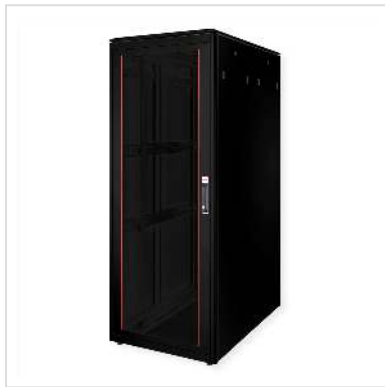

ROLINE 19-inch Network Cabinet Pro 42 U, 800x1200 WxD Glass door black

Product No.	26.21.0234
Manufacturer	ROLINE
Manufacturer No.	26.21.0234
EAN (single piece)	7630049602373

ROLINE 19 inch network cabinet Pro 42 U 800x1200 WxD glass door black

The network cabinets in the ROLINE Pro series have been developed to enable particularly convenient and flexible network cabling. With brush inlets in the roof and base area (from 26U and 800 mm cabinet width), a slide-on inlet in the base chassis with foam rubber seal and brush strips above and below the rear door (from 26U), they offer a wide range of possible uses for various application scenarios. Vertical cable ducts with cover, installed next to the profile rails (from 800 mm enclosure width), complete the design. A stepped, removable cover with ventilation slots improves air circulation and allows easy installation of a fan module. Two pairs of galvanised 19" profile rails are installed inside, which can be read in both directions and are adjustable in depth. They are also connected to additional depth struts in the enclosure. Each cabinet consists of a robust steel construction with a material thickness of up to 1.5 mm sheet steel.