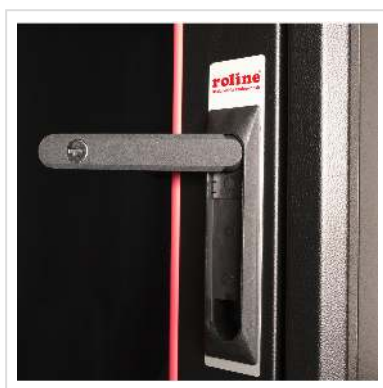

ROLINE 19-inch network cabinet Basic 32 U, 600x600 WxD glass door black

Product No.	26.21.0206
Manufacturer	ROLINE
Manufacturer No.	26.21.0206
EAN (single piece)	7630049602090

ROLINE 19 inch network cabinet Basic 32 U 600x600 WxD glass door black

The network cabinets in the ROLINE Basic series were developed to enable simple and particularly cost-efficient network expansion. Strategically placed cable inlets ensure effortless installation depending on the application. The cable inlet is located in the base chassis, protected by a screwed cover plate and positioned in the rear centre area. For enclosures from 800 mm width, additional cable inlets with plastic covers are added on the left and right. These are also integrated in the roof (once for 600 mm enclosure width, three times for 800 mm enclosure width). The roof chassis also has a punched-out area for the installation of a fan module. Two pairs of galvanised 19" profile rails are installed inside, which can be read in both directions and can be adjusted in depth. They are also connected to additional depth struts in the enclosure. Each cabinet consists of a robust steel construction with a material thickness of up to 1.5 mm sheet steel.

The colouring is done using electrostatic powder coating in the standard colours grey (RAL 7035) and black (RAL 9005). Removable side and rear panels as well as a lockable and removable front door improve accessibility. It is possible to change the door hinge. Thanks to their demountable design, the cabinets can also be completely dismantled if required.