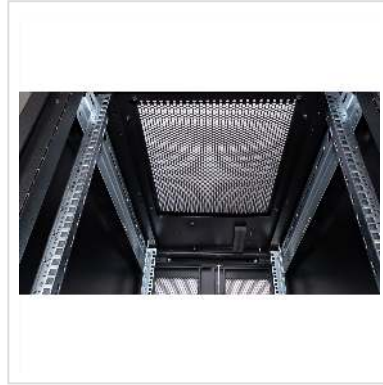

ROLINE 19-inch server rack Pro 47 U, 600x1000 WxD black

Product No.	26.21.0166
Manufacturer	ROLINE
Manufacturer No.	26.21.0166
EAN (single piece)	7630049601697

ROLINE 19 inch server cabinet 47 U 600x1000 WxD black

The server enclosures in the ROLINE Pro series have been specially developed for convenient and flexible network cabling. Inlets with brushes, a slide-on inlet with a foam rubber seal and an additional brush inlet in the base chassis are located on the sides of the roof and base (from 800 mm enclosure width), offering a wide range of possible applications. Perforated single-leaf front doors and double-leaf rear doors, each with a swivel handle and profile half cylinder, ensure improved air circulation. The roof has a perforated cover that allows easy installation of a fan module.

Two pairs of galvanised 19" profile rails are mounted inside the cabinet, which are equipped with height units that can be read in both directions and are adjustable in depth. They are also connected with depth braces. Each cabinet consists of a robust steel construction with a material thickness of up to 2.0 mm. The cabinets are electrostatically powder-coated and available in the standard colours grey (RAL 7035) and black (RAL 9005). Modular lockable and removable side panels (horizontally divided from 42U) and doors improve accessibility. The door hinges can also be changed. The entire construction can be dismantled, meaning that the cabinets can be completely removed if required.

Technical specifications

Manufacturer	ROLINE
Product group	19"-/10"-Cabinet
Product type	19"-Server cabinet