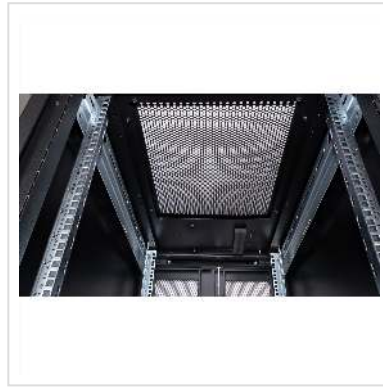

ROLINE 19-inch server rack Pro 47 U, 800x1000 WxD black

Product No.	26.21.0164
Manufacturer	ROLINE
Manufacturer No.	26.21.0164
EAN (single piece)	7630049601673

ROLINE 19 inch server cabinet 47 U 800x1000 WxD black

The server enclosures in the ROLINE Pro series have been specially developed for convenient and flexible network cabling. Inlets with brushes, a slide-on inlet with a foam rubber seal and an additional brush inlet in the base chassis are located on the sides of the roof and base (from 800 mm enclosure width), offering a wide range of possible applications. Perforated single-leaf front doors and double-leaf rear doors, each with a swivel handle and profile half cylinder, ensure improved air circulation. The roof has a perforated cover that allows easy installation of a fan module.

Two pairs of galvanised 19" profile rails are mounted inside the cabinet, which are equipped with height units that can be read in both directions and are adjustable in depth. They are also connected with depth braces. Each cabinet consists of a robust steel construction with a material thickness of up to 2.0 mm. The cabinets are electrostatically powder-coated and available in the standard colours grey (RAL 7035) and black (RAL 9005). Modular lockable and removable side panels (horizontally divided from 42U) and doors improve accessibility. The door hinges can also be changed. The entire construction can be dismantled, meaning that the cabinets can be completely removed if required.

Technical specifications

Manufacturer	ROLINE
Product group	19"-/10"-Cabinet
Product type	19"-Server cabinet