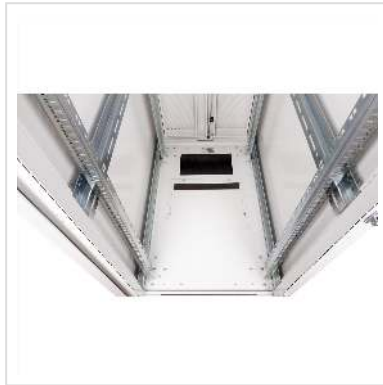

ROLINE 19-inch server rack Pro 42 U, 600x1000 WxD grey Plexiglas

Product No.	26.21.0163
Manufacturer	ROLINE
Manufacturer No.	26.21.0163
EAN (single piece)	7630049601666

ROLINE 19 inch server cabinet 42 U 600x1000 WxD grey Plexiglas

The server enclosures in the ROLINE Pro series have been specially developed for convenient and flexible network cabling. Inlets with brushes, a slide-on inlet with a foam rubber seal and an additional brush inlet in the base chassis are located on the sides of the roof and base (from 800 mm enclosure width), offering a wide range of possible applications. Perforated single-leaf front doors and double-leaf rear doors, each with a swivel handle and profile half cylinder, ensure improved air circulation. The roof has a perforated cover that allows easy installation of a fan module.

Two pairs of galvanised 19" profile rails are mounted inside the cabinet, which are equipped with height units that can be read in both directions and are adjustable in depth. They are also connected with depth braces. Each cabinet consists of a robust steel construction with a material thickness of up to 2.0 mm. The cabinets are electrostatically powder-coated and available in the standard colours grey (RAL 7035) and black (RAL 9005). Modular lockable and removable side panels (horizontally divided from 42U) and doors improve accessibility. The door hinges can also be changed. The entire construction can be dismantled, meaning that the cabinets can be completely removed if required.

Technical specifications

Manufacturer	ROLINE
Product group	19"-/10"-Cabinet
Product type	19"-Server cabinet