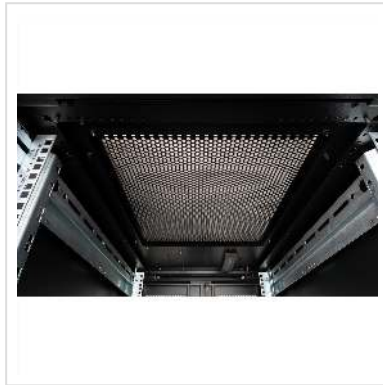

ROLINE 19-inch server rack Pro 36 U, 600x1000 WxD black perspex

Product No.	26.21.0152
Manufacturer	ROLINE
Manufacturer No.	26.21.0152
EAN (single piece)	7630049601550

ROLINE 19 inch server cabinet 36 U 600x1000 WxD black perspex

The server enclosures in the ROLINE Pro series have been specially developed for convenient and flexible network cabling. Inlets with brushes, a slide-on inlet with a foam rubber seal and an additional brush inlet in the base chassis are located on the sides of the roof and base (from 800 mm enclosure width), offering a wide range of possible applications. Perforated single-leaf front doors and double-leaf rear doors, each with a swivel handle and profile half cylinder, ensure improved air circulation. The roof has a perforated cover that allows easy installation of a fan module.

Two pairs of galvanised 19" profile rails are mounted inside the cabinet, which are equipped with height units that can be read in both directions and are adjustable in depth. They are also connected with depth braces. Each cabinet consists of a robust steel construction with a material thickness of up to 2.0 mm. The cabinets are electrostatically powder-coated and available in the standard colours grey (RAL 7035) and black (RAL 9005). Modular lockable and removable side panels (horizontally divided from 42U) and doors improve accessibility. The door hinges can also be changed. The entire construction can be dismantled, meaning that the cabinets can be completely removed if required.

Technical specifications

Manufacturer	ROLINE
Product group	19"/-10"-Cabinet
Product type	19"-Server cabinet