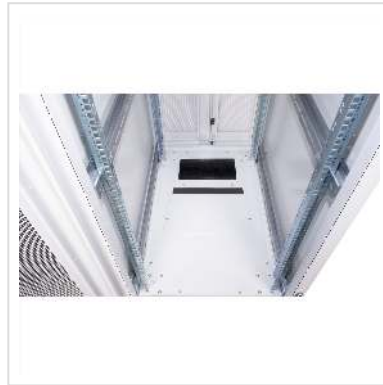

ROLINE 19-inch server rack Pro 36 U, 600x1000 WxD grey

Product No.	26.21.0151
Manufacturer	ROLINE
Manufacturer No.	26.21.0151
EAN (single piece)	7630049601543

ROLINE 19 inch server cabinet 36 U 600x1000 WxD grey

The server enclosures in the ROLINE Pro series have been specially developed for convenient and flexible network cabling. Inlets with brushes, a slide-on inlet with a foam rubber seal and an additional brush inlet in the base chassis are located on the sides of the roof and base (from 800 mm enclosure width), offering a wide range of possible applications. Perforated single-leaf front doors and double-leaf rear doors, each with a swivel handle and profile half cylinder, ensure improved air circulation. The roof has a perforated cover that allows easy installation of a fan module.

Two pairs of galvanised 19" profile rails are mounted inside the cabinet, which are equipped with height units that can be read in both directions and are adjustable in depth. They are also connected with depth braces. Each cabinet consists of a robust steel construction with a material thickness of up to 2.0 mm. The cabinets are electrostatically powder-coated and available in the standard colours grey (RAL 7035) and black (RAL 9005). Modular lockable and removable side panels (horizontally divided from 42U) and doors improve accessibility. The door hinges can also be changed. The entire construction can be dismantled, meaning that the cabinets can be completely removed if required.

Technical specifications

Manufacturer	ROLINE
Product group	19"-/10"-Cabinet
Product type	19"-Server cabinet