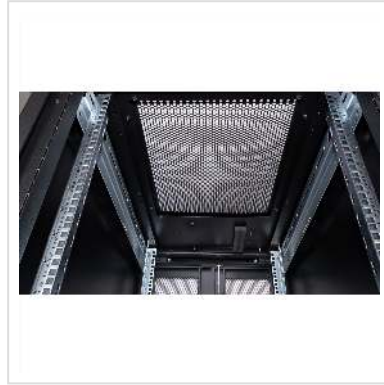

ROLINE 19-inch server rack Pro 36 U, 600x1000 WxD black

Product No.	26.21.0150
Manufacturer	ROLINE
Manufacturer No.	26.21.0150
EAN (single piece)	7630049601536

ROLINE 19 inch server cabinet 36 U 600x1000 WxD black

The server enclosures in the ROLINE Pro series have been specially developed for convenient and flexible network cabling. Inlets with brushes, a slide-on inlet with a foam rubber seal and an additional brush inlet in the base chassis are located on the sides of the roof and base (from 800 mm enclosure width), offering a wide range of possible applications. Perforated single-leaf front doors and double-leaf rear doors, each with a swivel handle and profile half cylinder, ensure improved air circulation. The roof has a perforated cover that allows easy installation of a fan module.

Two pairs of galvanised 19" profile rails are mounted inside the cabinet, which are equipped with height units that can be read in both directions and are adjustable in depth. They are also connected with depth braces. Each cabinet consists of a robust steel construction with a material thickness of up to 2.0 mm. The cabinets are electrostatically powder-coated and available in the standard colours grey (RAL 7035) and black (RAL 9005). Modular lockable and removable side panels (horizontally divided from 42U) and doors improve accessibility. The door hinges can also be changed. The entire construction can be dismantled, meaning that the cabinets can be completely removed if required.

Technical specifications

Manufacturer	ROLINE
Product group	19"-/10"-Cabinet
Product type	19"-Server cabinet