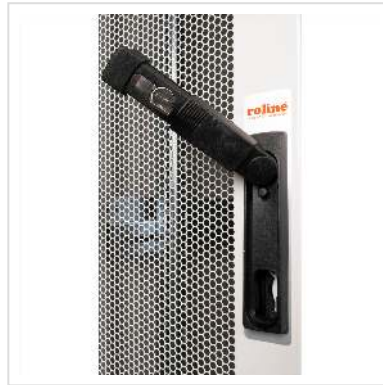

ROLINE 19-inch server rack Pro 26 U, 600x1000 WxD grey Plexiglas

Product No.	26.21.0149
Manufacturer	ROLINE
Manufacturer No.	26.21.0149
EAN (single piece)	7630049601529

ROLINE 19 inch server cabinet 26 U 600x1000 WxD grey Plexiglas

The server enclosures in the ROLINE Pro series have been specially developed for convenient and flexible network cabling. Inlets with brushes, a slide-on inlet with a foam rubber seal and an additional brush inlet in the base chassis are located on the sides of the roof and base (from 800 mm enclosure width), offering a wide range of possible applications. Perforated single-leaf front doors and double-leaf rear doors, each with a swivel handle and profile half cylinder, ensure improved air circulation. The roof has a perforated cover that allows easy installation of a fan module.

Two pairs of galvanised 19" profile rails are mounted inside the cabinet, which are equipped with height units that can be read in both directions and are adjustable in depth. They are also connected with depth braces. Each cabinet consists of a robust steel construction with a material thickness of up to 2.0 mm. The cabinets are electrostatically powder-coated and available in the standard colours grey (RAL 7035) and black (RAL 9005). Modular lockable and removable side panels (horizontally divided from 42U) and doors improve accessibility. The door hinges can also be changed. The entire construction can be dismantled, meaning that the cabinets can be completely removed if required.

Technical specifications

Manufacturer	ROLINE
Product group	19"/-10"-Cabinet
Product type	19"-Server cabinet