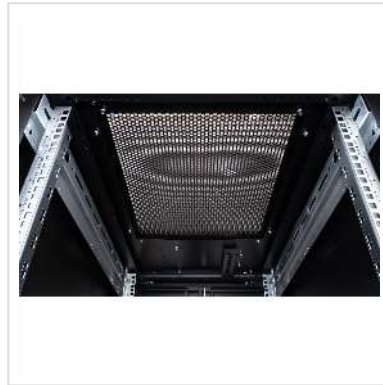

ROLINE 19-inch server rack Pro 26 U, 600x1000 WxD black

Product No.	26.21.0146
Manufacturer	ROLINE
Manufacturer No.	26.21.0146
EAN (single piece)	7630049601499

ROLINE 19 inch server cabinet 26 U 600x1000 WxD black

The server enclosures in the ROLINE Pro series have been specially developed for convenient and flexible network cabling. Inlets with brushes, a slide-on inlet with a foam rubber seal and an additional brush inlet in the base chassis are located on the sides of the roof and base (from 800 mm enclosure width), offering a wide range of possible applications. Perforated single-leaf front doors and double-leaf rear doors, each with a swivel handle and profile half cylinder, ensure improved air circulation. The roof has a perforated cover that allows easy installation of a fan module.

Two pairs of galvanised 19" profile rails are mounted inside the cabinet, which are equipped with height units that can be read in both directions and are adjustable in depth. They are also connected with depth braces. Each cabinet consists of a robust steel construction with a material thickness of up to 2.0 mm. The cabinets are electrostatically powder-coated and available in the standard colours grey (RAL 7035) and black (RAL 9005). Modular lockable and removable side panels (horizontally divided from 42U) and doors improve accessibility. The door hinges can also be changed. The entire construction can be dismantled, meaning that the cabinets can be completely removed if required.

Technical specifications

Manufacturer	ROLINE
Product group	19"-/10"-Cabinet
Product type	19"-Server cabinet