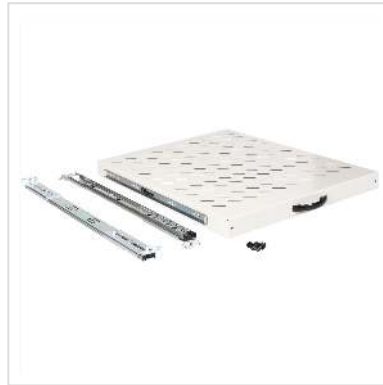

ROLINE 19-inch shelf 1 U, extendable 550 T 25 kg grey

Product No.	26.21.0116
Manufacturer	ROLINE
Manufacturer No.	26.21.0116
EAN (single piece)	7630049601192

ROLINE 19 inch shelf 1 U extendable 550 T 25 kg grey

The pull-out shelves can be easily mounted on the four 19" profile rails of your 19" cabinets. They are made of sturdy, perforated metal with a high load-bearing capacity and therefore provide an ideal storage surface for your components. A handle included in the scope of delivery can be attached to make it easier to pull out the shelves. The shelves are available in grey (RAL 7035) and black (RAL 9005).

Technical specifications

Manufacturer	ROLINE
Product group	19"- / 10" technology
Product type	19"-fold bottom
Colour	grey
Scope of delivery	Shelf, installation set (screws, cage nuts, washers), handle
Material group	Steel
RAL colour	RAL 7035 Light grey
Height	40 mm
Width	485 mm
Depth	568 mm