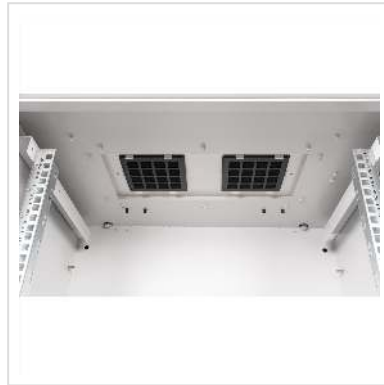

## 19-inch wall-mounted enclosure Pro 20 U 600x450 WxD IP55 outdoor grey

The outdoor network enclosures for wall mounting are developed in accordance with protection class IP55 and are specially designed for use in harsh environments, particularly outdoors. The wall-mounted enclosures offer a 3-point locking system with lockable swivelling handle and insulated PG cable glands. Integrated ventilation filter housings ensure ventilation and provide protection against water and dust in accordance with IP54. These enclosures are ideal for outdoor areas that are exposed to environmental influences such as rain, hail and splash water. The roof chassis is equipped with a filtered area for the installation of a fan module. Inside there is a pair (from 600 mm depth two pairs) of galvanised 19" profile rails, which can be read in both directions and are adjustable in depth. Each cabinet consists of a robust steel construction with a material thickness of up to 2.0 mm.

The colouring is done by electrostatic powder coating in the standard colour grey (RAL 7035). Wall mounting is carried out using the enclosed mounting brackets. Optionally, the cabinets can be used with a base as a free-standing solution or attached to poles using a mounting set.