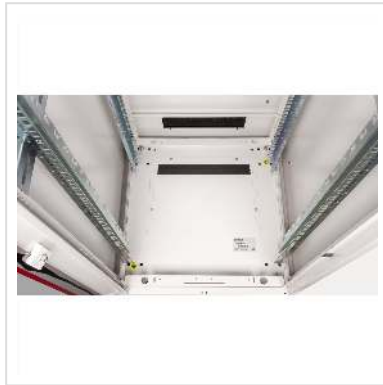

ROLINE 19-inch Network Cabinet Pro 47 U, 600x600 WxD glass door grey

Product No.	26.21.0068
Manufacturer	ROLINE
Manufacturer No.	26.21.0068
EAN (single piece)	7630049600690

ROLINE 19 inch network cabinet Pro 47 U 600x600 WxD glass door grey

The network cabinets in the ROLINE Pro series have been developed to enable particularly convenient and flexible network cabling. With brush inlets in the roof and base area (from 26U and 800 mm cabinet width), a slide-on inlet in the base chassis with foam rubber seal and brush strips above and below the rear door (from 26U), they offer a wide range of possible uses for various application scenarios. Vertical cable ducts with cover, installed next to the profile rails (from 800 mm enclosure width), complete the design. A stepped, removable cover with ventilation slots improves air circulation and allows easy installation of a fan module. Two pairs of galvanised 19" profile rails are installed inside, which can be read in both directions and are adjustable in depth. They are also connected to additional depth struts in the enclosure. Each cabinet consists of a robust steel construction with a material thickness of up to 1.5 mm sheet steel.

The colouring is carried out using electrostatic powder coating in the standard colours grey (RAL 7035) and black (RAL 9005). Modular removable side panels and doors improve accessibility. It is possible to change the door hinge. The cabinets can also be completely dismantled if required.

Technical specifications

Manufacturer	ROLINE
Product group	19"-/10"-Cabinet
Product type	19"-Floor cabinet