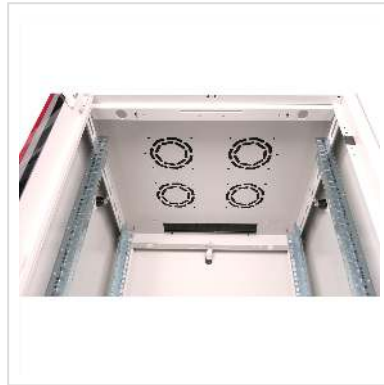

ROLINE 19-inch network cabinet Basic 26 U, 600x600 WxD glass door grey

Product No.	26.21.0035
Manufacturer	ROLINE
Manufacturer No.	26.21.0035
EAN (single piece)	7630049600362

ROLINE 19 inch network cabinet Basic 26 U 600x600 WxD glass door grey

The network cabinets in the ROLINE Basic series were developed to enable simple and particularly cost-efficient network expansion. Strategically placed cable inlets ensure effortless installation depending on the application. The cable inlet is located in the base chassis, protected by a screwed cover plate and positioned in the rear centre area. For enclosures from 800 mm width, additional cable inlets with plastic covers are added on the left and right. These are also integrated in the roof (once for 600 mm enclosure width, three times for 800 mm enclosure width). The roof chassis also has a punched-out area for the installation of a fan module. Two pairs of galvanised 19" profile rails are installed inside, which can be read in both directions and can be adjusted in depth. They are also connected to additional depth struts in the enclosure. Each cabinet consists of a robust steel construction with a material thickness of up to 1.5 mm sheet steel.

The colouring is done using electrostatic powder coating in the standard colours grey (RAL 7035) and black (RAL 9005). Removable side and rear panels as well as a lockable and removable front door improve accessibility. It is possible to change the door hinge. Thanks to their demountable design, the cabinets can also be completely dismantled if required.

Technical specifications

Manufacturer	ROLINE
Product group	19"/-10"-Cabinet
Product type	19"-Floor cabinet