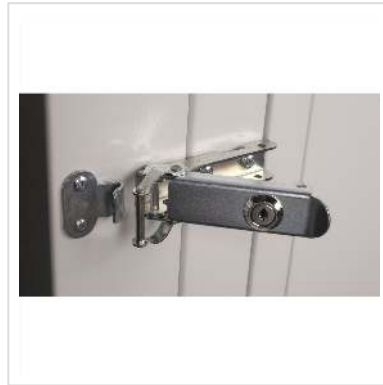

ROLINE 19-inch wall-mounted housing Pro 16 U, 600x600 WxD two-part swivelling grey

Product No.	26.21.0013
Manufacturer	ROLINE
Manufacturer No.	26.21.0013
EAN (single piece)	7630049600140

ROLINE 19 inch wall-mounted housing Pro 16 U 600x600 WxD two-part swivelling grey

The wall-mounted enclosures in the ROLINE Pro series have been specially designed for flexible network cabling. The integrated hinge in the rear frame allows the enclosure to be folded to the side if required. Each enclosure has a sliding cable inlet with a foam rubber seal in the roof. The rear panel and base are fitted with punched cable inlets and plastic covers. The rear frame is fitted with brush strips at the top and bottom. The roof chassis is already provided with a suitable cut-out for installing a fan module. Inside there are galvanised 19" profile rails that can be read in both directions and are adjustable in depth. The rear frame also has 19" perforations. Each cabinet consists of a robust steel construction made of up to 1.5 mm thick sheet steel and is electrostatically powder-coated in the standard colours grey (RAL 7035) and black (RAL 9005). Modular lockable and removable side panels and a lockable and removable front door improve accessibility. The door hinge can be changed.

Wall mounting is carried out in two simple steps: The frame of the enclosure is mounted on the wall in the desired opening direction and then connected to the enclosure. The wall-mounted enclosures in the ROLINE Pro series can also be used free-standing with levelling feet or castors.