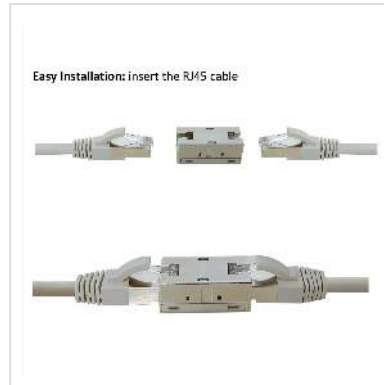

ROLINE RJ-45 Modular Coupler, Cat. 6A (Class EA), shielded, metal housing, silver

Product No. 21.17.3097
Manufacturer ROLINE
Manufacturer No. 21.17.3097

roline
Designed for Professionals

ROLINE Cat. 6A Modular Coupler with shielded metal housing for the connection or extension of RJ-45 network cables.

- Shielded metal housing to protect the signals against electrical and magnetic interference
- The coupler is able to extend Cat. 6A cables
- 8 contacts, 1:1 connected
- Easy installation
- Colour: silver

Remark: Picture similar

Technical specifications

Manufacturer	ROLINE
Product group	Connection technology TP
Product type	RJ-45 Implementing clutch
Colour	silver
Shield type	Screened
Transfer quality	Cat6A / Class EA
Quantity of ports	2 x RJ-45
Assignment	EIA/TIA 568A
Material (casing)	metal

Shield contacts	yes
separate strain relief	no
Connection direction	Straight
Technical particularity	1 : 1 connected
Operating temperature min.	0 °C
Operating temperature max.	70 °C
Storage temperature min.	-40 °C
Storage temperature max.	85 °C
Height	13.1 mm
Width	15.6 mm
Depth	33.1 mm
Weight	16.4 g
Height of packaging (single piece)	60 mm
Width of packaging (single piece)	100 mm
Depth of packaging (single piece)	180 mm
Package weight (single piece)	0.32 kg