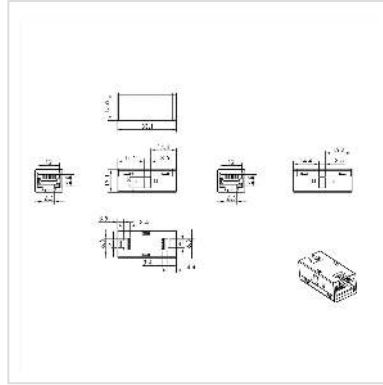

ROLINE RJ-45 Modular Coupler, Cat. 6A (Class EA), shielded, metal housing, silver

Product No. 21.17.3097
Manufacturer ROLINE
Manufacturer No. 21.17.3097

roline
Designed for Professionals

ROLINE Cat. 6A Modular Coupler with shielded metal housing for the connection or extension of RJ-45 network cables.

- Shielded metal housing to protect the signals against electrical and magnetic interference
- The coupler is able to extend Cat. 6A cables
- 8 contacts, 1:1 connected
- Easy installation
- Colour: silver

Remark: Picture similar

Technical specifications

Manufacturer	ROLINE
Product group	Connection technology TP
Product type	RJ-45 Implementing clutch
Colour	silver
Shield type	Screened
Transfer quality	Cat6A / Class EA
Quantity of ports	2 x RJ-45
Assignment	EIA/TIA 568A
Material (casing)	metal

Shield contacts	yes
separate strain relief	no
Connection direction	Straight
Technical particularity	1 : 1 connected
Operating temperature min.	0 °C
Operating temperature max.	70 °C
Storage temperature min.	-40 °C
Storage temperature max.	85 °C
Height	13.1 mm
Width	15.6 mm
Depth	33.1 mm
Weight	16.4 g
Height of packaging (single piece)	60 mm
Width of packaging (single piece)	100 mm
Depth of packaging (single piece)	180 mm
Package weight (single piece)	0.32 kg