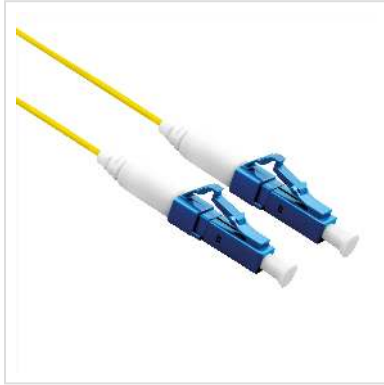

ROLINE Fibre Optic Jumper Cable 9/125µm, OS2, LC/LC, UPC, simplex, LSOH, yellow, 10 m

Product No.	21.15.8847
Manufacturer	ROLINE
Manufacturer No.	21.15.8847
EAN (single piece)	7611990124480

LSOH

ROLINE LSOH fiber optic patch cable with single mode fibers in OS2 quality.

- Connects optical fibre socket to switch/router/internet box
- Suitable for high-speed Internet
- Fiber optic patch cable simplex with single mode fibers in OS2 quality

Halogen-free, flame retardant, low smoke.

Technical specifications

Manufacturer	ROLINE
Product group	Fibre optic cable
Product type	Fibre Optic Jumper Cables Singlemode
Colour	yellow
Length	10 m
Quantity of fibre	1
Cable type	Simplex Cable
External cable	no