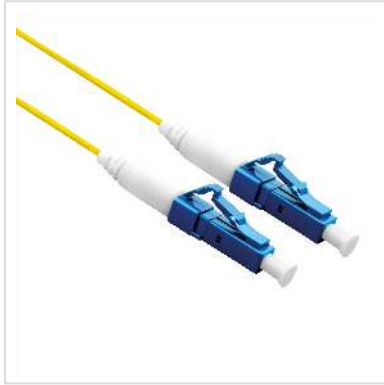

ROLINE Fibre Optic Jumper Cable 9/125µm, OS2, LC/LC, UPC, simplex, LSOH, yellow, 2 m

Product No.	21.15.8842
Manufacturer	ROLINE
Manufacturer No.	21.15.8842
EAN (single piece)	7611990119103

LSOH

ROLINE LSOH fiber optic patch cable with single mode fibers in OS2 quality.

- Connects optical fibre socket to switch/router/internet box
- Suitable for high-speed Internet
- Fiber optic patch cable simplex with single mode fibers in OS2 quality

Halogen-free, flame retardant, low smoke.

Technical specifications

Manufacturer	ROLINE
Product group	Fibre optic cable
Product type	Fibre Optic Jumper Cables Singlemode
Colour	yellow
Length	2 m
Quantity of fibre	1
Cable type	Simplex Cable
External cable	no