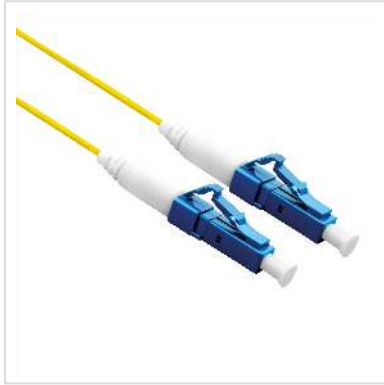

ROLINE Fibre Optic Jumper Cable 9/125µm, OS2, LC/LC, UPC, simplex, LSOH, yellow, 0.5 m

Product No.	21.15.8840
Manufacturer	ROLINE
Manufacturer No.	21.15.8840
EAN (single piece)	7611990110995

LSOH

ROLINE LSOH fiber optic patch cable with single mode fibers in OS2 quality.

- Connects optical fibre socket to switch/router/internet box
- Suitable for high-speed Internet
- Fiber optic patch cable simplex with single mode fibers in OS2 quality

Halogen-free, flame retardant, low smoke.

Technical specifications

Manufacturer	ROLINE
Product group	Fibre optic cable
Product type	Fibre Optic Jumper Cables Singlemode
Colour	yellow
Length	0.5 m
Quantity of fibre	1
Cable type	Simplex Cable
External cable	no