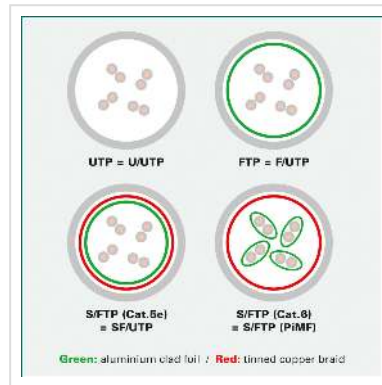

# ROLINE U/FTP DataCenter Patch Cord Cat.6A (Class EA), LSOH, slim, blue, 5 m

<b>Product No.</b>	21.15.3347
<b>Manufacturer</b>	ROLINE
<b>Manufacturer No.</b>	21.15.3347
<b>EAN (single piece)</b>	7630049622531

**Category 6a twisted-pair patch cable with shielded RJ-45 connectors on both sides. Particularly thin and flexible cable with individual pairs of wires in aluminium-laminated foil for use in confined spaces, such as in data centres.**

- Durable thanks to moulded-on kink protection
- Suitable as patch cable in patch panels or as device connection cable and intended for use in the LAN
- Contact assignment: 1:1 according to EIA/TIA568, 8 cores
- Structure: 8 cores stranded wire, pairs shielded with alu-laminated foil

## Technical specifications

Manufacturer	ROLINE
Product group	Twisted Pair Cable
Product type	FTP Patch Cord
Colour	blue
Length	5 m
Shield type	FTP

Transfer quality	Cat6A / Class EA
Quantity of wires	8
Conductor type	Wire
Crossed	no
Slim cable	yes
Locking lever	yes
Anti-kink sleeve	Moulded-on
Colour (Spout)	blue
Cable LSOH	yes
Side 1 Connector Type	RJ-45
Side 1 Connector Gender	Male
Side 2 Connector Type	RJ-45
Side 2 Connector Gender	Male
Connector Type RJ45	Standard
Operating temperature min.	-10 °C
Operating temperature max.	60 °C
Weight	71.6 g
Height of packaging (single piece)	30 mm
Width of packaging (single piece)	100 mm
Depth of packaging (single piece)	100 mm
Package weight (single piece)	0.08 kg