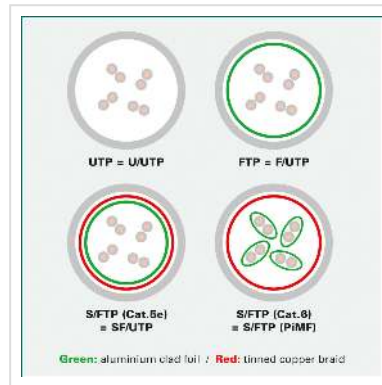

ROLINE U/FTP DataCenter Patch Cord Cat.6A (Class EA), LSOH, slim, blue, 0.5 m

Product No.	21.15.3342
Manufacturer	ROLINE
Manufacturer No.	21.15.3342
EAN (single piece)	7630049622487

Category 6a twisted-pair patch cable with shielded RJ-45 connectors on both sides. Particularly thin and flexible cable with individual pairs of wires in aluminium-laminated foil for use in confined spaces, such as in data centres.

- Durable thanks to moulded-on kink protection
- Suitable as patch cable in patch panels or as device connection cable and intended for use in the LAN
- Contact assignment: 1:1 according to EIA/TIA568, 8 cores
- Structure: 8 cores stranded wire, pairs shielded with alu-laminated foil

Technical specifications

Manufacturer	ROLINE
Product group	Twisted Pair Cable
Product type	FTP Patch Cord
Colour	blue
Length	0.5 m
Shield type	FTP

Transfer quality	Cat6A / Class EA
Quantity of wires	8
Conductor type	Wire
Crossed	no
Slim cable	yes
Locking lever	yes
Anti-kink sleeve	Moulded-on
Colour (Spout)	blue
Cable LSOH	yes
Side 1 Connector Type	RJ-45
Side 1 Connector Gender	Male
Side 2 Connector Type	RJ-45
Side 2 Connector Gender	Male
Connector Type RJ45	Standard
Operating temperature min.	-10 °C
Operating temperature max.	60 °C
Weight	12.8 g
Height of packaging (single piece)	20 mm
Width of packaging (single piece)	30 mm
Depth of packaging (single piece)	30 mm
Package weight (single piece)	0.02 kg