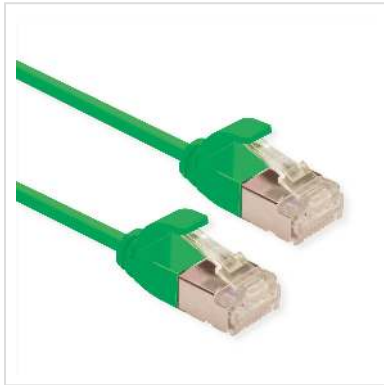

ROLINE U/FTP DataCenter Patch Cord Cat.6A (Class EA), LSOH, slim, green, 3 m

Product No.	21.15.3336
Manufacturer	ROLINE
Manufacturer No.	21.15.3336
EAN (single piece)	7630049622449

Category 6a twisted-pair patch cable with shielded RJ-45 connectors on both sides. Particularly thin and flexible cable with individual pairs of wires in aluminium-laminated foil for use in confined spaces, such as in data centres.

- Durable thanks to moulded-on kink protection
- Suitable as patch cable in patch panels or as device connection cable and intended for use in the LAN
- Contact assignment: 1:1 according to EIA/TIA568, 8 cores
- Structure: 8 cores stranded wire, pairs shielded with alu-laminated foil

Technical specifications

Manufacturer	ROLINE
Product group	Twisted Pair Cable
Product type	FTP Patch Cord
Colour	green
Length	3 m
Shield type	FTP

Transfer quality	Cat6A / Class EA
Quantity of wires	8
Conductor type	Wire
Crossed	no
Slim cable	yes
Locking lever	yes
Anti-kink sleeve	Moulded-on
Colour (Spout)	green
Cable LSOH	yes
Side 1 Connector Type	RJ-45
Side 1 Connector Gender	Male
Side 2 Connector Type	RJ-45
Side 2 Connector Gender	Male
Connector Type RJ45	Standard
Operating temperature min.	-10 °C
Operating temperature max.	60 °C
Weight	49.2 g
Height of packaging (single piece)	30 mm
Width of packaging (single piece)	160 mm
Depth of packaging (single piece)	190 mm
Package weight (single piece)	0.055 kg