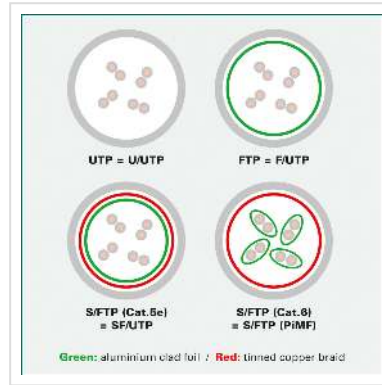

ROLINE U/FTP DataCenter Patch Cord Cat.6A (Class EA), LSOH, slim, green, 3 m

Product No.	21.15.3336
Manufacturer	ROLINE
Manufacturer No.	21.15.3336
EAN (single piece)	7630049622449

Category 6a twisted-pair patch cable with shielded RJ-45 connectors on both sides. Particularly thin and flexible cable with individual pairs of wires in aluminium-laminated foil for use in confined spaces, such as in data centres.

- Durable thanks to moulded-on kink protection
- Suitable as patch cable in patch panels or as device connection cable and intended for use in the LAN
- Contact assignment: 1:1 according to EIA/TIA568, 8 cores
- Structure: 8 cores stranded wire, pairs shielded with alu-laminated foil

Technical specifications

Manufacturer	ROLINE
Product group	Twisted Pair Cable
Product type	FTP Patch Cord
Colour	green
Length	3 m
Shield type	FTP

Transfer quality	Cat6A / Class EA
Quantity of wires	8
Conductor type	Wire
Crossed	no
Slim cable	yes
Locking lever	yes
Anti-kink sleeve	Moulded-on
Colour (Spout)	green
Cable LSOH	yes
Side 1 Connector Type	RJ-45
Side 1 Connector Gender	Male
Side 2 Connector Type	RJ-45
Side 2 Connector Gender	Male
Connector Type RJ45	Standard
Operating temperature min.	-10 °C
Operating temperature max.	60 °C
Weight	49.2 g
Height of packaging (single piece)	30 mm
Width of packaging (single piece)	160 mm
Depth of packaging (single piece)	190 mm
Package weight (single piece)	0.055 kg