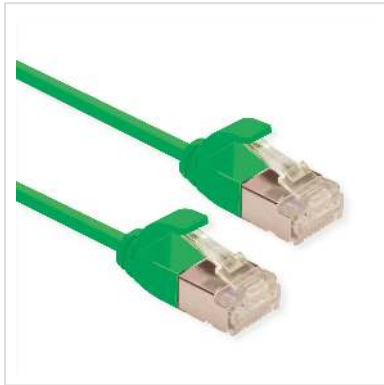

ROLINE U/FTP DataCenter Patch Cord Cat.6A (Class EA), LSOH, slim, green, 1.5 m

Product No.	21.15.3334
Manufacturer	ROLINE
Manufacturer No.	21.15.3334
EAN (single piece)	7630049622425

Category 6a twisted-pair patch cable with shielded RJ-45 connectors on both sides. Particularly thin and flexible cable with individual pairs of wires in aluminium-laminated foil for use in confined spaces, such as in data centres.

- Durable thanks to moulded-on kink protection
- Suitable as patch cable in patch panels or as device connection cable and intended for use in the LAN
- Contact assignment: 1:1 according to EIA/TIA568, 8 cores
- Structure: 8 cores stranded wire, pairs shielded with alu-laminated foil

Technical specifications

Manufacturer	ROLINE
Product group	Twisted Pair Cable
Product type	FTP Patch Cord
Colour	green
Length	1.5 m
Shield type	FTP

Transfer quality	Cat6A / Class EA
------------------	------------------