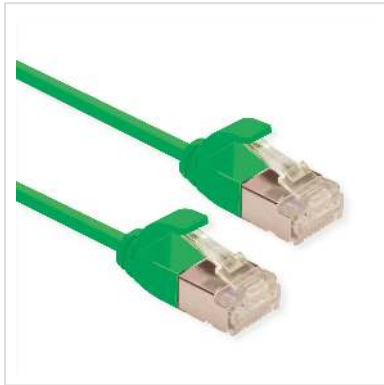

ROLINE U/FTP DataCenter Patch Cord Cat.6A (Class EA), LSOH, slim, green, 1 m

Product No.	21.15.3333
Manufacturer	ROLINE
Manufacturer No.	21.15.3333
EAN (single piece)	7630049622418

Category 6a twisted-pair patch cable with shielded RJ-45 connectors on both sides. Particularly thin and flexible cable with individual pairs of wires in aluminium-laminated foil for use in confined spaces, such as in data centres.

- Durable thanks to moulded-on kink protection
- Suitable as patch cable in patch panels or as device connection cable and intended for use in the LAN
- Contact assignment: 1:1 according to EIA/TIA568, 8 cores
- Structure: 8 cores stranded wire, pairs shielded with alu-laminated foil

Technical specifications

Manufacturer	ROLINE
Product group	Twisted Pair Cable
Product type	FTP Patch Cord
Colour	green
Length	1 m
Shield type	FTP

Transfer quality	Cat6A / Class EA
Quantity of wires	8
Conductor type	Wire
Crossed	no
Slim cable	yes
Locking lever	yes
Anti-kink sleeve	Moulded-on
Colour (Spout)	green
Cable LSOH	yes
Side 1 Connector Type	RJ-45
Side 1 Connector Gender	Male
Side 2 Connector Type	RJ-45
Side 2 Connector Gender	Male
Connector Type RJ45	Standard
Operating temperature min.	-10 °C
Operating temperature max.	60 °C
Weight	20.6 g
Height of packaging (single piece)	30 mm
Width of packaging (single piece)	150 mm
Depth of packaging (single piece)	180 mm
Package weight (single piece)	0.023 kg