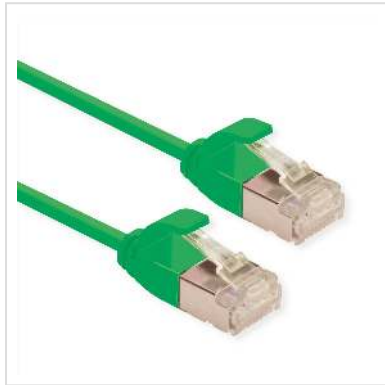

ROLINE U/FTP DataCenter Patch Cord Cat.6A (Class EA), LSOH, slim, green, 0.5 m

Product No.	21.15.3332
Manufacturer	ROLINE
Manufacturer No.	21.15.3332
EAN (single piece)	7630049622401

Category 6a twisted-pair patch cable with shielded RJ-45 connectors on both sides. Particularly thin and flexible cable with individual pairs of wires in aluminium-laminated foil for use in confined spaces, such as in data centres.

- Durable thanks to moulded-on kink protection
- Suitable as patch cable in patch panels or as device connection cable and intended for use in the LAN
- Contact assignment: 1:1 according to EIA/TIA568, 8 cores
- Structure: 8 cores stranded wire, pairs shielded with alu-laminated foil

Technical specifications

Manufacturer	ROLINE
Product group	Twisted Pair Cable
Product type	FTP Patch Cord
Colour	green
Length	0.5 m
Shield type	FTP

Transfer quality	Cat6A / Class EA
Quantity of wires	8
Conductor type	Wire
Crossed	no
Slim cable	yes
Locking lever	yes
Anti-kink sleeve	Moulded-on
Colour (Spout)	green
Cable LSOH	yes
Side 1 Connector Type	RJ-45
Side 1 Connector Gender	Male
Side 2 Connector Type	RJ-45
Side 2 Connector Gender	Male
Connector Type RJ45	Standard
Operating temperature min.	-10 °C
Operating temperature max.	60 °C
Weight	13.3 g
Height of packaging (single piece)	30 mm
Width of packaging (single piece)	150 mm
Depth of packaging (single piece)	180 mm
Package weight (single piece)	0.017 kg