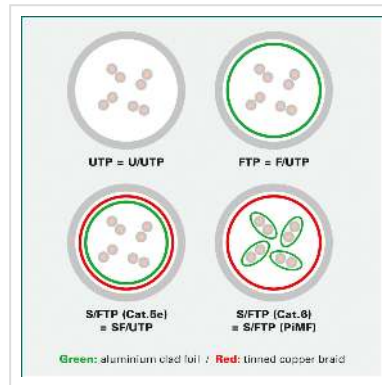

ROLINE U/FTP DataCenter Patch Cord Cat.6A (Class EA), LSOH, slim, yellow, 0.15 m

Product No. 21.15.3320
Manufacturer ROLINE
Manufacturer No. 21.15.3320
EAN (single piece) 7630049622302

roline
Designed for Professionals

Cat.6A
Class EA

U/FTP

DATA CENTER
Product

LSOH

Category 6a twisted-pair patch cable with shielded RJ-45 connectors on both sides. Particularly thin and flexible cable with individual pairs of wires in aluminium-laminated foil for use in confined spaces, such as in data centres.

- Durable thanks to moulded-on kink protection
- Suitable as patch cable in patch panels or as device connection cable and intended for use in the LAN
- Contact assignment: 1:1 according to EIA/TIA568, 8 cores
- Structure: 8 cores stranded wire, pairs shielded with alu-laminated foil

Technical specifications

Manufacturer	ROLINE
Product group	Twisted Pair Cable
Product type	FTP Patch Cord
Colour	yellow
Length	0.15 m
Shield type	FTP

Transfer quality	Cat6A / Class EA
Quantity of wires	8
Conductor type	Wire
Crossed	no
Slim cable	yes
Locking lever	yes
Anti-kink sleeve	Moulded-on
Colour (Spout)	yellow
Cable LSOH	yes
Side 1 Connector Type	RJ-45
Side 1 Connector Gender	Male
Side 2 Connector Type	RJ-45
Side 2 Connector Gender	Male
Connector Type RJ45	Standard
Operating temperature min.	-10 °C
Operating temperature max.	60 °C
Weight	7.9 g
Height of packaging (single piece)	20 mm
Width of packaging (single piece)	30 mm
Depth of packaging (single piece)	30 mm
Package weight (single piece)	0.01 kg