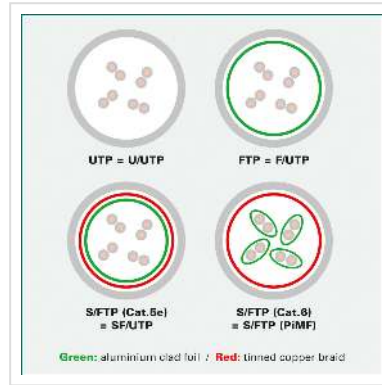

ROLINE U/FTP DataCenter Patch Cord Cat.6A (Class EA), LSOH, slim, grey, 0.3 m

Product No.	21.15.3301
Manufacturer	ROLINE
Manufacturer No.	21.15.3301
EAN (single piece)	7630049622159

Category 6a twisted-pair patch cable with shielded RJ-45 connectors on both sides. Particularly thin and flexible cable with individual pairs of wires in aluminium-laminated foil for use in confined spaces, such as in data centres.

- Durable thanks to moulded-on kink protection
- Suitable as patch cable in patch panels or as device connection cable and intended for use in the LAN
- Contact assignment: 1:1 according to EIA/TIA568, 8 cores
- Structure: 8 cores stranded wire, pairs shielded with alu-laminated foil

Technical specifications

Manufacturer	ROLINE
Product group	Twisted Pair Cable
Product type	FTP Patch Cord
Colour	grey
Length	0.3 m
Shield type	FTP

Transfer quality	Cat6A / Class EA
Quantity of wires	8
Conductor type	Wire
Crossed	no
Slim cable	yes
Locking lever	yes
Anti-kink sleeve	Moulded-on
Colour (Spout)	grey
Cable LSOH	yes
Side 1 Connector Type	RJ-45
Side 1 Connector Gender	Male
Side 2 Connector Type	RJ-45
Side 2 Connector Gender	Male
Connector Type RJ45	Standard
Operating temperature min.	-10 °C
Operating temperature max.	60 °C
Weight	9.9 g
Height of packaging (single piece)	20 mm
Width of packaging (single piece)	50 mm
Depth of packaging (single piece)	50 mm
Package weight (single piece)	0.017 kg