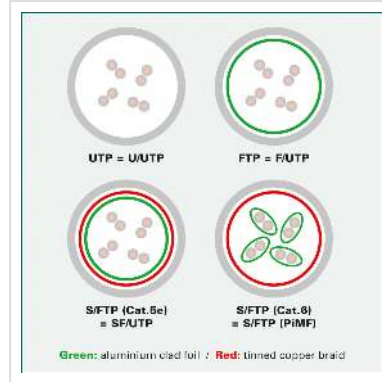

# ROLINE S/FTP Patch Cord Cat.6 Component Level, LSOH, pink, 10 m

**Product No.**

21.15.2697

**roline**  
Designed for Professionals

**Manufacturer**

ROLINE

**Manufacturer No.**

**Cat.6**  
Class E

**S/FTP**

**LSOH**

**COMPONENT**  
Level Tested

Patch cable for networking connections between devices. Prepared double shielded Twisted Pair cable with screened RJ-45 connectors on both ends. Durable due to moulded kink protection. Flexible cable, suitable for narrow bending. High quality plugs with gold plated contacts. Contact settings 1:1, in accordance with the EIA/TIA 568 standard. Construction: 4-pair stranded copper wire. Complete braid shielding. Pairs shielded with aluminium clad polyester foil. Halogen-free, flame retardant, low smoke.

## 100% Component Level testing

### Technical specifications

Manufacturer	ROLINE
Product group	Twisted Pair Cable
Product type	S/FTP Patchcord
Colour	pink
Length	10 m
Shield type	SFTP
Transfer quality	Cat6 / Class E

Component-Level certified	yes
Impedance	100 Ohm
Quantity of wires	8
Conductor type	Wire
Crossed	no
Locking lever	yes
Anti-kink sleeve	Moulded-on
Colour (Spout)	black
Cable LSOH	yes
Side 1 Connector Type	RJ-45
Side 1 Connector Gender	Male
Side 2 Connector Type	RJ-45
Side 2 Connector Gender	Male
Connector Type RJ45	Standard
Weight	363.5 g