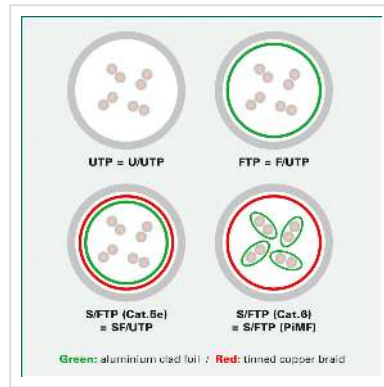

ROLINE U/FTP Data Center Cable Cat.7, with RJ45 Plug, 500 MHz(Class EA), LSOH, slim, white, 2 m

Product No. 21.15.1712
Manufacturer ROLINE
Manufacturer No. 21.15.1712
EAN (single piece) 7630049610750

Category 7 twisted-pair cable with RJ-45 connectors on both sides. Particularly thin and flexible cable with individual pairs of wires in aluminium-laminated foil for use in confined spaces, such as in data centres.

- Durable cable thanks to moulded-on bend protection
- Suitable as a cable in patch panels or as device connection cable and intended for use in the LAN
- Contact assignment: 1:1 according to EIA/TIA568, 8 cores
- Structure: 8 cores stranded wire, pairs shielded with alu-laminated foil

Technical specifications

Manufacturer	ROLINE
Product group	Twisted Pair Cable
Product type	FTP Patch Cord
Colour	white
Length	2 m
Shield type	FTP

Transfer quality	Cat6A / Class EA
------------------	------------------