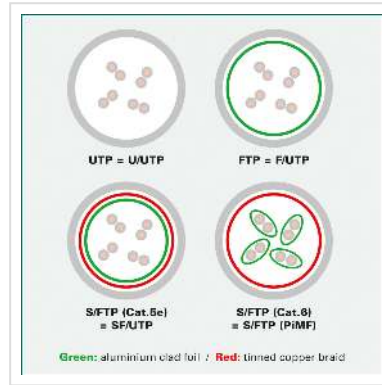

ROLINE U/FTP DataCenter Patch Cord Cat.6A (Class EA), LSOH, slim, white, 0.3 m

Product No.	21.15.1699
Manufacturer	ROLINE
Manufacturer No.	21.15.1699
EAN (single piece)	7630049622135

Category 6a twisted-pair patch cable with shielded RJ-45 connectors on both sides. Particularly thin and flexible cable with individual pairs of wires in aluminium-laminated foil for use in confined spaces, such as in data centres.

- Durable thanks to moulded-on kink protection
- Suitable as patch cable in patch panels or as device connection cable and intended for use in the LAN
- Contact assignment: 1:1 according to EIA/TIA568, 8 cores
- Structure: 8 cores stranded wire, pairs shielded with alu-laminated foil

Technical specifications

Manufacturer	ROLINE
Product group	Twisted Pair Cable
Product type	FTP Patch Cord
Colour	white
Length	0.3 m
Shield type	FTP

Transfer quality	Cat6A / Class EA
Quantity of wires	8
Conductor type	Wire
Crossed	no
Slim cable	yes
Locking lever	yes
Anti-kink sleeve	Moulded-on
Colour (Spout)	white
Cable LSOH	yes
Side 1 Connector Type	RJ-45
Side 1 Connector Gender	Male
Side 2 Connector Type	RJ-45
Side 2 Connector Gender	Male
Connector Type RJ45	Standard
Operating temperature min.	-10 °C
Operating temperature max.	60 °C
Weight	10.1 g
Height of packaging (single piece)	20 mm
Width of packaging (single piece)	50 mm
Depth of packaging (single piece)	50 mm
Package weight (single piece)	0.017 kg