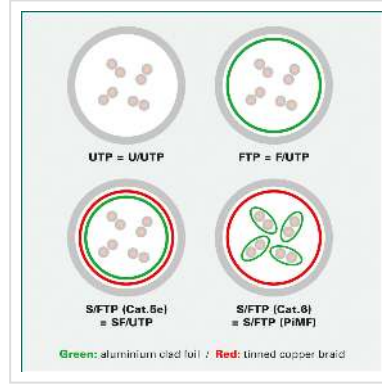

# ROLINE UTP Patch Cord, Cat.6 (Class E), green, 3 m

<b>Product No.</b>	21.15.1553
<b>Manufacturer</b>	ROLINE
<b>Manufacturer No.</b>	21.15.1553
<b>EAN (single piece)</b>	7611990156375

**roline**  
Designed for Professionals

For a structured cabling system we recommend to use the following components: ROLINE Cat.6 UTP Cable, Solid Wire, AWG23: 21.15.0990 (100 m), 21.15.0991 (300 m); ROLINE Cat.6 Flush Mount Wall Jack, unshielded: 25.16.8494 (white), 25.16.8500 (ivory); ROLINE Cat.6 Surface Mount Wall Jack, unshielded: 25.16.8394 (white), 25.16.8395 (ivory); ROLINE Cat.6 19" Patch Panel, 24 Ports, unshielded: 26.11.0355 (light grey), 26.11.0362 (black); ROLINE Cat.6 UTP Patch Cord, grey, 5 m: 21.15.0935. The accredited German laboratory GHMT has tested and certified this product combination, in a Channel of 100 meters, as being compliant to Class E specifications; certificate no. z2329b-10-E (with flush mount)/z2330b-10-E (with surface mount).

## Technical specifications

Manufacturer	ROLINE
Product group	Twisted Pair Cable
Product type	UTP Patch Cables

Colour	green
Length	3 m
Shield type	UTP
Transfer quality	Cat6 / Class E
Impedance	100 Ohm
Quantity of wires	8
Conductor type	Wire
Crossed	no
Locking lever	no
Anti-kink sleeve	Moulded-on
Colour (Spout)	green
Cable LSOH	no
Side 1 Connector Type	RJ-45
Side 1 Connector Gender	Male
Side 2 Connector Type	RJ-45
Side 2 Connector Gender	Male
Connector Type RJ45	Standard
Weight	111 g
Height of packaging (single piece)	40 mm
Width of packaging (single piece)	170 mm
Depth of packaging (single piece)	200 mm
Package weight (single piece)	0.12 kg