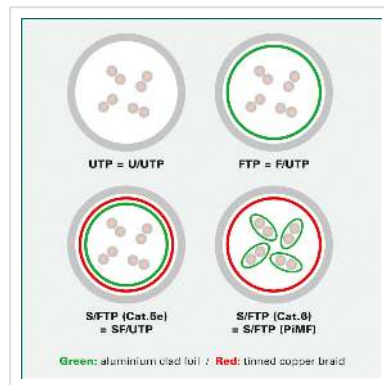

# ROLINE S/FTP (PiMF) Patch Cord, Cat.6 (Class E), grey, 15 m

<b>Product No.</b>	21.15.0845
<b>Manufacturer</b>	ROLINE
<b>Manufacturer No.</b>	21.15.0845
<b>EAN (single piece)</b>	7611990155798

**roline**  
Designed for Professionals

For a structured cabling system we recommend to use the following components: ROLINE Cat.6 S/FTP Cable, Solid Wire, AWG23: 21.15.0890 (100 m), 21.15.0891 (300 m); ROLINE Cat.6 Flush Mount Wall Jack, shielded: 25.16.8492 (white), 25.16.8493 (ivory); ROLINE Cat.6 Surface Mount Wall Jack, shielded: 25.16.8392 (white), 25.16.8393 (ivory); ROLINE Cat.6 19" Patch Panel, 24 Ports, shielded: 26.11.0351 (light grey), 26.11.0361 (black); ROLINE Cat.6 S/FTP Patch Cord, grey, 5 m: 21.15.0835. The accredited German laboratory GHMT has tested and certified this product combination, in a Channel of 100 meters, as being compliant to Class E specifications; certificate no. z2365b-10-E (with flush mount)/z2364b-10-E (with surface mount).

## Technical specifications

Manufacturer ROLINE

Product group	Twisted Pair Cable
Product type	S/FTP Patchcord
Colour	grey
Length	15 m
Shield type	SFTP
Transfer quality	Cat6 / Class E
Impedance	100 Ohm
Quantity of wires	8
Conductor type	Wire
Crossed	no
Locking lever	no
Anti-kink sleeve	Moulded-on
Colour (Spout)	grey
Cable LSOH	no
Side 1 Connector Type	RJ-45
Side 1 Connector Gender	Male
Side 2 Connector Type	RJ-45
Side 2 Connector Gender	Male
Connector Type RJ45	Standard
Weight	583 g
Height of packaging (single piece)	30 mm
Width of packaging (single piece)	220 mm
Depth of packaging (single piece)	190 mm
Package weight (single piece)	0.573 kg