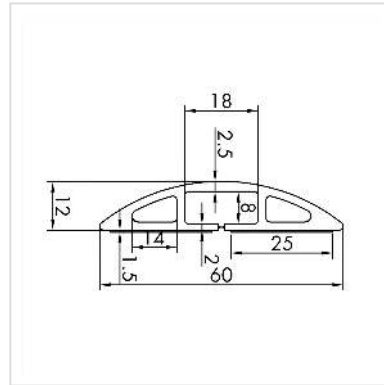

ROLINE Flex Cable Duct, TPE, black, 1.8 m

Product No.	19.08.3105
Manufacturer	ROLINE
Manufacturer No.	19.08.3105
EAN (single piece)	7630049626256

The cable bridge not only covers the cables lying on the floor, it also prevents tripping. The cable bridge has three cable passages that separate data and power supply cables - to prevent signal interference.

The cable bridge not only covers the cables lying on the floor, it also prevents stumbling hazards. The cable bridge has sloping non-slip sides and one passage for data and power cables.

- Protects against stumbling hazards
- One protection channel
- Material: Flexible and halogen-free TPE
- Can be shortened to the required length
- Can be used both as a floor and wall channel
- Dimensions (WxDxH): 60 x 1800 x 12 mm
- Color: black

Technical specifications

Manufacturer	ROLINE
Product group	Cable management
Product type	Cable management system
Colour	black
Length	1.8 m

Height	12 mm
Width	1800 mm
Depth	60 mm
Weight	519.9 g
Height of packaging (single piece)	70 mm
Width of packaging (single piece)	260 mm
Depth of packaging (single piece)	260 mm
Package weight (single piece)	0.55 kg