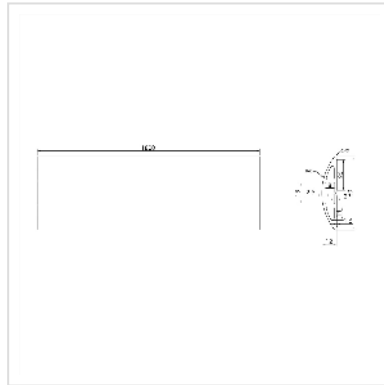

ROLINE Flex Cable Duct, TPE, black, 1.8 m

Product No.	19.08.3105
Manufacturer	ROLINE
Manufacturer No.	19.08.3105
EAN (single piece)	7630049626256

The cable bridge not only covers the cables lying on the floor, it also prevents tripping. The cable bridge has three cable passages that separate data and power supply cables - to prevent signal interference.

The cable bridge not only covers the cables lying on the floor, it also prevents stumbling hazards. The cable bridge has sloping non-slip sides and one passage for data and power cables.

- Protects against stumbling hazards
- One protection channel
- Material: Flexible and halogen-free TPE
- Can be shortened to the required length
- Can be used both as a floor and wall channel
- Dimensions (WxDxH): 60 x 1800 x 12 mm
- Color: black

Technical specifications

Manufacturer	ROLINE
Product group	Cable management
Product type	Cable management system
Colour	black
Length	1.8 m

Height	12 mm
Width	1800 mm
Depth	60 mm
Weight	519.9 g
Height of packaging (single piece)	70 mm
Width of packaging (single piece)	260 mm
Depth of packaging (single piece)	260 mm
Package weight (single piece)	0.55 kg