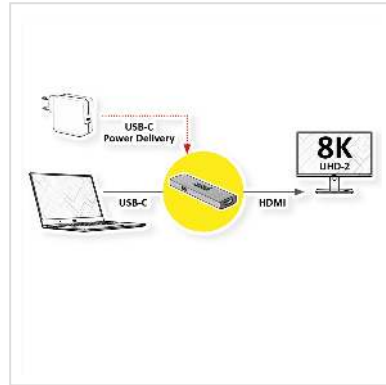

ROLINE GOLD Type C - HDMI Adapter, F/F, with PD (60W)

Product No.	14.01.3478
Manufacturer	ROLINE
Manufacturer No.	14.01.3478
EAN (single piece)	7630049632158

This USB Type C to HDMI 8K@60Hz adapter offers plug and play functionality to provide an active digital conversion without software or drivers.

- USB Type C to HDMI adapter with Power Delivery
- Connectors: Type C Female and HDMI Female
- Maximum resolution: 7680x4320 @60Hz
- Golden aluminium housing
- Supports USB Power Delivery up to 60W

Remark: Support of "Alternate Mode (DP Alt Mode)" required

Technical specifications

Manufacturer	ROLINE
Product group	Adapters, Terminators, Converters
Product type	USB-HDMI Adapter
Colour	black / gold
Scope of delivery	Adapter
Max. resolution	7680 x 4320 @60Hz (8K, UHD-2)
Side 1 connection (PC)	Typ C Female

Side 2 connection (Peripherals)	HDMI Female
Side 1 Connector Type	USB Type C (USB-C)
Side 1 Connector Gender	Female
Side 2 Connector Type	HDMI Type A
Side 2 Connector Gender	Female
Area of application	External
Dimensions (HxWxD)	10 x 23 x 61 mm
Material	Aluminum + ABS (plastic)
Operating temperature min.	0 °C
Operating temperature max.	60 °C
Storage temperature min.	-10 °C
Storage temperature max.	85 °C
Height	11 mm
Width	23 mm
Depth	61 mm
Weight	20 g
Height of packaging (single piece)	10 mm
Width of packaging (single piece)	30 mm
Depth of packaging (single piece)	100 mm
Package weight (single piece)	0.01 kg