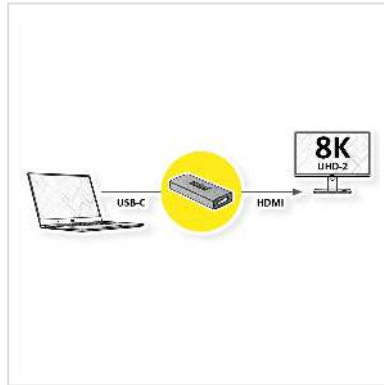

ROLINE GOLD Type C - HDMI Adapter, F/F

Product No.	14.01.3477
Manufacturer	ROLINE
Manufacturer No.	14.01.3477
EAN (single piece)	7630049632141

This USB Type C to HDMI 8K@60Hz adapter offers plug and play functionality to provide an active digital conversion without software or drivers.

- USB Type C to HDMI adapter
- Connectors: Type C Female and HDMI Female
- Maximum resolution: 7680x4320 @60Hz
- Golden aluminium housing

Remark: Support of "Alternate Mode (DP Alt Mode)" required

Technical specifications

Manufacturer	ROLINE
Product group	Adapters, Terminators, Converters
Product type	USB-HDMI Adapter
Colour	black / gold
Scope of delivery	Adapter
Max. resolution	7680 x 4320 @60Hz (8K, UHD-2)
Side 1 connection (PC)	Typ C Female
Side 2 connection (Peripherals)	HDMI Female
Side 1 Connector Type	USB Type C (USB-C)

Side 1 Connector Gender	Female
Side 2 Connector Type	HDMI Type A
Side 2 Connector Gender	Female
Area of application	External
Dimensions (HxWxD)	10 x 23 x 61 mm
Material	Aluminum + ABS (plastic)
Operating temperature min.	0 °C
Operating temperature max.	60 °C
Storage temperature min.	-10 °C
Storage temperature max.	85 °C
Height	11 mm
Width	23 mm
Depth	61 mm
Weight	20 g
Height of packaging (single piece)	10 mm
Width of packaging (single piece)	60 mm
Depth of packaging (single piece)	30 mm
Package weight (single piece)	0.004 kg