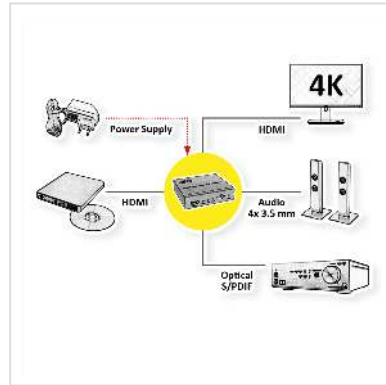

# ROLINE HDMI 4K Audio Extractor LPCM 7.1

<b>Product No.</b>	14.01.3442
<b>Manufacturer</b>	ROLINE
<b>Manufacturer No.</b>	14.01.3442
<b>EAN (single piece)</b>	7611990116379

**roline**  
Designed for Professionals

2160p

4K

The ROLINE HDMI 4K2K Audio Extractor allows to uncouple audio signals from the HDMI signal.

Not all monitors have good speakers. With the extractor you can redirect the audio signals via S/PDIF (optical) or analog via 3.5mm ports on a speaker system, the pure image signal goes to the screen.

- Supports HDMI, HDCP 1.2
- Audio-rate (sampling frequency for S/PDIF as HDMI) to 192kHz
- Supports high bit-rate audio
- Supports video resolution up 4K2K and 3D
- HBR audio supported
- Supports CEC bypass
- Supports up to 4 x 3.5 mm phone jacks for analog multi-channel audio outputs
- Power supply (5 V DC, 2 A) included
- Contents: extractor, power adapter, user manual

## Technical specifications

Manufacturer	ROLINE
Product group	Adapters, Terminators, Converters
Product type	HDMI Audio Extractor

Colour	black
Scope of delivery	Extractor, main adapter, manual
Max. resolution	3840 x 2160 @30Hz (4K, Full HD)
Side 1 connection (PC)	HDMI
Side 2 connection (Peripherals)	HDMI, Opt. S/PDIF / 4x 3,5mm female
Side 1 Connector Type	HDMI Type A
Side 1 Connector Gender	Female
Side 2 Connector Type	HDMI Type A Mini Phone Stereo 3.5 mm, 3-pin Toslink
Side 2 Connector Gender	Female
Area of application	External
Dimensions (HxWxD)	27 x 95 x 85 mm
Height	27 mm
Width	95 mm
Depth	85 mm
Weight	200.3 g
Height of packaging (single piece)	60 mm
Width of packaging (single piece)	170 mm
Depth of packaging (single piece)	230 mm
Package weight (single piece)	0.396 kg