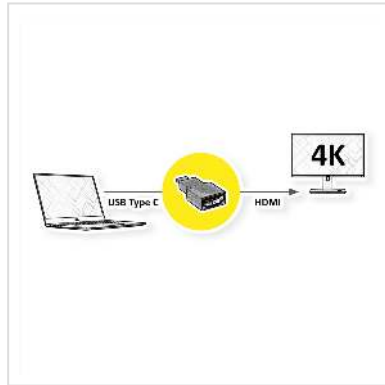

# ROLINE Type C - HDMI Adapter, M/F, grey

<b>Product No.</b>	12.03.3224
<b>Manufacturer</b>	ROLINE
<b>Manufacturer No.</b>	12.03.3224
<b>EAN (single piece)</b>	7630049616264

**Connect a TV, monitor or projector via HDMI to your MacBook, Ultrabook, notebook/laptop, PC or mobile device with USB Type C connection - at resolutions up to 3840x2160 @30Hz!**

- USB 3.1 / USB 3.2 Gen 2 Type C to HDMI adapter
- To mirror or expand your screen to a TV, monitor or beamer/projector
- Maximum resolution: 3840x2160 @30Hz
- Plug-in adapter with minimal form factor and solid aluminium housing in grey
- No additional power supply required
- Connections: HDMI socket and USB type C connector

## Technical specifications

Manufacturer	ROLINE
Product group	Adapters, Terminators, Converters
Product type	USB-HDMI Adapter
Colour	grey
Scope of delivery	adapter
Max. resolution	3840 x 2160 @30Hz (4K, Full HD)
Side 1 connection (PC)	Typ C Male
Side 2 connection (Peripherals)	HDMI Female

Side 2 Connector Gender	Female
-------------------------	--------

Area of application	External
---------------------	----------

Height	17.35 mm
--------	----------

Width	8.3 mm
-------	--------

Depth	37.85 mm
-------	----------