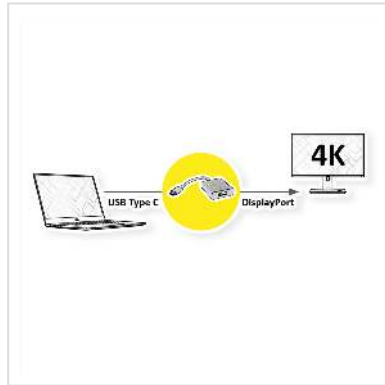

ROLINE Type C - DisplayPort Adapter, v1.2, M/F

| | |
|---------------------------|---------------|
| Product No. | 12.03.3220 |
| Manufacturer | ROLINE |
| Manufacturer No. | 12.03.3220 |
| EAN (single piece) | 7611990141715 |

- USB 3.1 Type C to DisplayPort DP Cableadapter for Macbook
- Connect your MacBook with USB-C port to any DisplayPort DP display or projector
- This adapter allows you to mirror your MacBook display to your DisplayPort DP-enabled TV or display
- Portable design
- No power adapter required
- Connectors: DisplayPort Female and Type C Male
- Cable length: ca. 10 cm
- DisplayPort Version 1.2 allows increased resolutions, higher refresh rates, and greater color depth

Remark: Support of "Alternate Mode (DP Alt Mode)" required

Technical specifications

| | |
|------------------------|-----------------------------------|
| Manufacturer | ROLINE |
| Product group | Adapters, Terminators, Converters |
| Product type | USB-DisplayPort Adapter |
| Colour | silver |
| Length | 0.1 m |
| Max. resolution | 3840 x 2160 @60Hz (4K, UHD-1) |
| Side 1 connection (PC) | Typ C Male |

| | |
|---------------------------------------|-------------------------|
| Side 2 connection (Peripherals) | DisplayPort Female |
| Side 1 Connector Type | USB Type C (USB-C) |
| Side 1 Connector Gender | Male |
| Side 2 Connector Type | DisplayPort |
| Side 2 Connector Gender | Female |
| Area of application | External |
| Technical particularity | DisplayPort Version 1.2 |
| Operating temperature min. | 0 °C |
| Operating temperature max. | 45 °C |
| Height | 15.2 mm |
| Width | 45 mm |
| Depth | 200 mm |
| Weight | 25.1 g |
| Height of packaging (single piece) | 10 mm |
| Width of packaging (single piece) | 130 mm |
| Depth of packaging (single piece) | 100 mm |
| Package weight (single piece) | 0.045 kg |