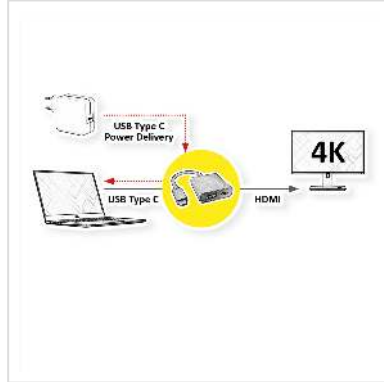

# ROLINE Type C - HDMI Adapter, + 1x Type C PD, M/F

<b>Product No.</b>	12.03.3211
<b>Manufacturer</b>	ROLINE
<b>Manufacturer No.</b>	12.03.3211
<b>EAN (single piece)</b>	7611990149902

**Connect a monitor or projector with HDMI interface to your MacBook, Ultrabook, Notebook / Laptop or PC with USB Type C connection. Use the additional Type C connector of the adapter to power your device (e.g. Macbook) simultaneously!**

- USB 3.1 Type C to HDMI Cableadapter
- Connect your device with USB-C port to any HDMI display or projector
- This adapter allows you to mirror or extend your display to any HDMI-enabled TV or display
- Portable design
- No power adapter required
- Connectors: HDMI Female and Type C Male; additional Type C port with PD (Power Delivery) to e.g. load your device simultaneously
- Max. resolution: 3840 x 2160 @60Hz
- Cable length: ca. 10 cm

## Technical specifications

Manufacturer	ROLINE
Product group	Adapters, Terminators, Converters
Product type	USB-HDMI Adapter
Colour	white
Length	0.1 m
Max. resolution	3840 x 2160 @60Hz (4K, UHD-1)

Side 1 connection (PC)	Type C Male
Side 2 connection (Peripherals)	HDMI Female
Side 1 Connector Type	USB Type C (USB-C)
Side 1 Connector Gender	Male
Side 2 Connector Type	HDMI Type A USB Type C PD (Power Delivery)
Side 2 Connector Gender	Female
Area of application	External
Weight	28.7 g
Height of packaging (single piece)	20 mm
Width of packaging (single piece)	130 mm
Depth of packaging (single piece)	110 mm
Package weight (single piece)	0.037 kg