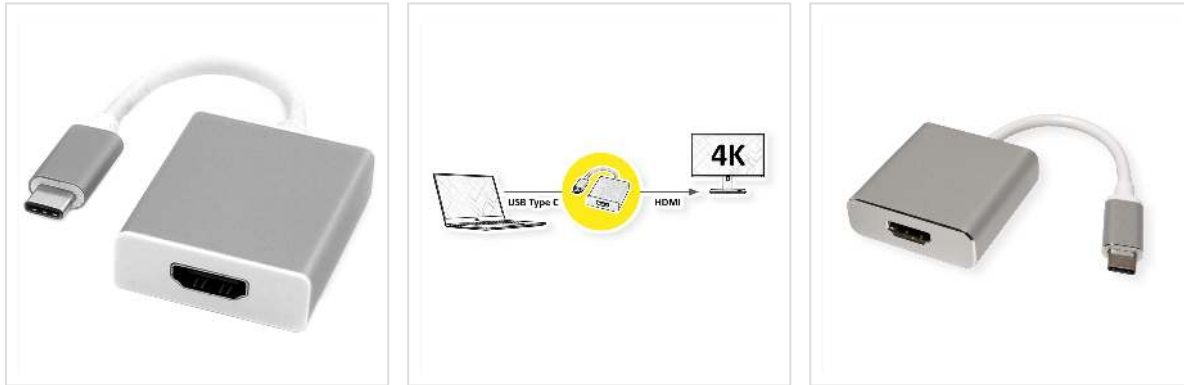

# ROLINE Type C - HDMI Adapter, M/F

<b>Product No.</b>	12.03.3210
<b>Manufacturer</b>	ROLINE
<b>Manufacturer No.</b>	12.03.3210
<b>EAN (single piece)</b>	7611990141678

**roline**  
Designed for Professionals

**Connect a monitor or projector with HDMI interface to your MacBook, Ultrabook, Notebook / Laptop or PC with USB Type C connection.**

- USB 3.1 Type C to HDMI Cableadapter
- Connect your device with USB-C port to any HDMI display or projector
- This adapter allows you to mirror or extend your display to any HDMI-enabled TV or display
- Portable design
- No power adapter required
- Connectors: HDMI Female and Type C Male
- Cable length: ca. 10 cm

## Technical specifications

Manufacturer	ROLINE
Product group	Adapters, Terminators, Converters
Product type	USB-HDMI Adapter
Colour	silver
Length	0.1 m
Max. resolution	3840 x 2160 @60Hz (4K, UHD-1)
Side 1 connection (PC)	Typ C Male
Side 2 connection (Peripherals)	HDMI Female

Side 2 Connector Gender	Female
-------------------------	--------

Area of application	External
---------------------	----------

Height	13 mm
--------	-------

Width	38 mm
-------	-------

Depth	200 mm
-------	--------