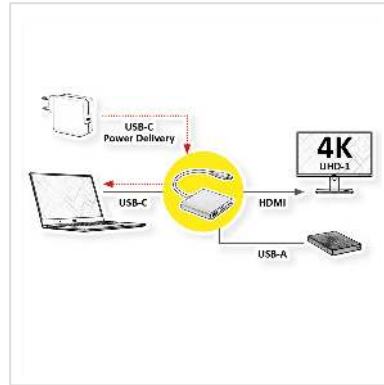

ROLINE Type C - HDMI Adapter, M/F, 1x USB 3.2 Gen 1 A, 1x Type C (Power Delivery)

Product No.	12.03.3199
Manufacturer	ROLINE
Manufacturer No.	12.03.3199
EAN (single piece)	7630049634381

roline
Designed for Professionals

Connect your Macbook, Ultrabook, Notebook/Laptop or PC with USB Type C interface to an HDMI display or projector - with a maximum resolution of up to 3840x2160 @60Hz! Charge your device simultaneously over PD (Power Delivery) and connect an additional peripheral or other device like a SSD to the additional USB Type A Port.

- USB 3.1 / USB 3.2 Gen 2 Type C to HDMI adapter for MacBook, Ultrabook, Notebook/Laptop or PC
- Mirror or extend the display of your device to any HDMI monitor or projector
- Maximum resolution: 3840x2160 @60Hz
- No additional power supply required
- USB Type C PD: Power Delivery Function for charging of devices via the additional Type C connection
- Connectors: HDMI Female and Type C Male; additionally, 1x USB 3.0 / USB 3.2 Gen 1 Type A and 1x USB Type C PD
- Cable length: ca. 12 cm

Technical specifications

Manufacturer	ROLINE
Product group	Adapters, Terminators, Converters
Product type	USB-HDMI Adapter
Colour	black / gray
Length	0.1 m
Scope of delivery	Adapter
Max. resolution	3840 x 2160 @60Hz (4K, UHD-1)
Side 1 connection (PC)	Typ C Male
Side 2 connection (Peripherals)	HDMI Female
Side 1 Connector Type	USB Type C (USB-C)
Side 1 Connector Gender	Male
Side 2 Connector Type	HDMI Type A USB 3 Type A USB Type C PD (Power Delivery)
Side 2 Connector Gender	Female
Colour (Cable)	black
Area of application	External
Technical particularity	Power Delivery Function
Height	11 mm
Width	60.3 mm
Depth	50.5 mm
Weight	48 g
Height of packaging (single piece)	20 mm
Width of packaging (single piece)	80 mm
Depth of packaging (single piece)	80 mm