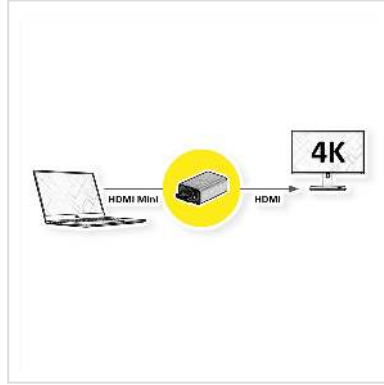

# ROLINE HDMI Adapter, HDMI F - HDMI Mini M

<b>Product No.</b>	12.03.3154
<b>Manufacturer</b>	ROLINE
<b>Manufacturer No.</b>	12.03.3154
<b>EAN (single piece)</b>	7630049614314

**roline**  
Designed for Professionals

**2160p**  
UHD-1

**4K**

- Suitable for resolutions up to 3840x2160 @30Hz
- Golden metal connector housing
- Adapter from HDMI to Mini HDMI (HDMI C)
- Small dimensions ensure a perfect fit in almost any situation
- Dimensions: 10x20x30mm

## Technical specifications

Manufacturer	ROLINE
Product group	Adapters, Terminators, Converters
Product type	HDMI-HDMI Mini Adapter
Colour	gold
Scope of delivery	1x Adapter
Max. resolution	3840 x 2160 @30Hz (4K, Full HD)
Side 1 connection (PC)	HDMI Female
Side 2 connection (Peripherals)	HDMI Mini Male
Side 1 Connector Type	HDMI Type C (Mini)

Side 1 Connector Gender	Male
Side 2 Connector Type	HDMI Type A
Side 2 Connector Gender	Female
Active / Passive	Passive
Area of application	External
Dimensions (HxWxD)	10 x 20 x 30 mm
Height	10 mm
Width	20 mm
Depth	30 mm
Weight	12.3 g
Height of packaging (single piece)	20 mm
Width of packaging (single piece)	30 mm
Depth of packaging (single piece)	30 mm
Package weight (single piece)	0.02 kg