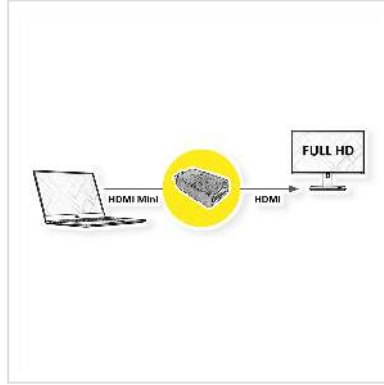

# ROLINE HDMI Adapter, HDMI F - HDMI Mini M

<b>Product No.</b>	12.03.3152
<b>Manufacturer</b>	ROLINE
<b>Manufacturer No.</b>	12.03.3152
<b>EAN (single piece)</b>	7611990116263

**roline**  
Designed for Professionals

**2K**

**1080p**  
FULL HD

Have you got a regular HDMI cable but you want to connect a device with HDMI Mini connection?

Then you don't have to buy a new cable. Just use this HDMI Adapter.

- Easy and cheap solution!

## Technical specifications

Manufacturer	ROLINE
Product group	Adapters, Terminators, Converters
Product type	HDMI-HDMI Mini Adapter
Colour	black
Max. resolution	1920 x 1080 / 1920 x 1200 @60Hz (2K, Full HD)
Side 1 connection (PC)	HDMI Female
Side 2 connection (Peripherals)	HDMI Mini Male
Side 1 Connector Type	HDMI Type C (Mini)
Side 1 Connector Gender	Male

Side 2 Connector Type	HDMI Type A
Side 2 Connector Gender	Female
Active / Passive	Passive
Area of application	External
Dimensions (HxWxD)	10 x 20 x 30 mm
Height	10 mm
Width	20 mm
Depth	30 mm
Weight	9.5 g
Height of packaging (single piece)	10 mm
Width of packaging (single piece)	70 mm
Depth of packaging (single piece)	110 mm
Package weight (single piece)	0.1 kg